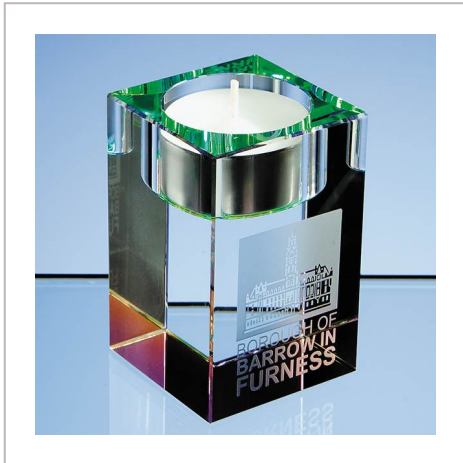

## Optical Crystal Tealight\* Holder

8CM OPTICAL CRYSTAL TEALIGHT\* HOLDER

|                   |                    |
|-------------------|--------------------|
| METHOD            | Engraved           |
| PRINT AREA        | H45, W37           |
| MATERIAL          | Glass              |
| COLOURS           | Clear              |
| SIZE              | H80, W50, D50      |
| AWARD PACKAGING   | Foam Lined Boxes   |
| WEIGHT            | 1.3KG              |
| MOQ               | 1                  |
| CARTON QUANTITY   | 15                 |
| CARTON WEIGHT     | 20KG               |
| CARTON DIMENSIONS | 61cm x 46cm x 46cm |